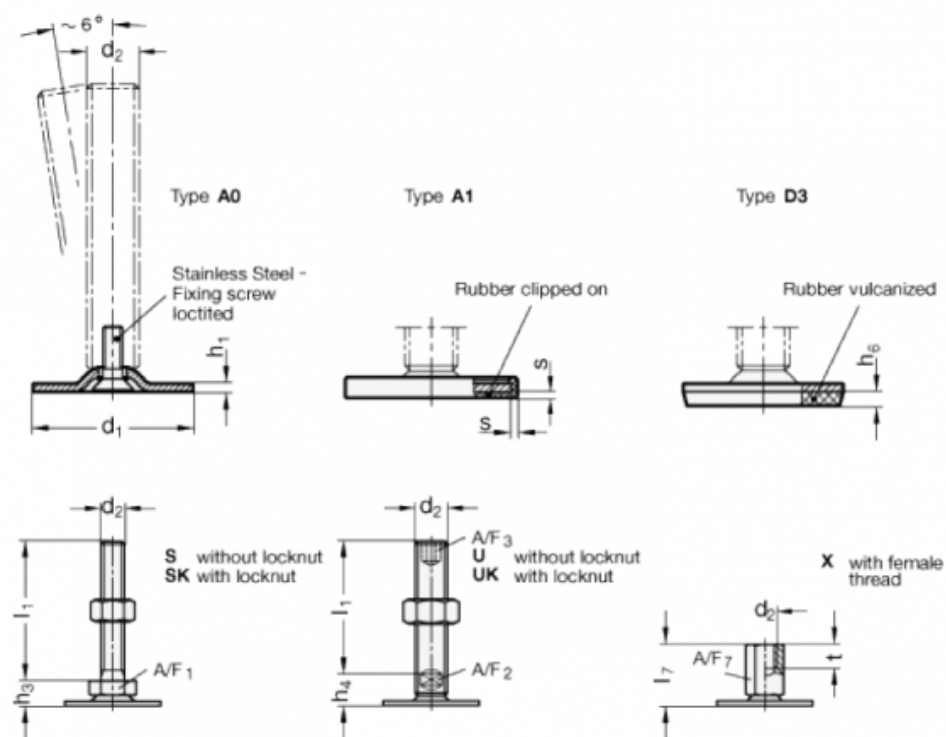

Data Sheet

Article number: 204060M850A1S

Description: E+G levelling foot
GN 40-60-M8-50-A1-S

Note: S Without nut, External hexagon at the bottom

Measures

A/F1	= 17
d1	= 60
d2	= M8
h1	= 2.5
h3	= 11
h6	=
l1	= 50
s	= 1.5